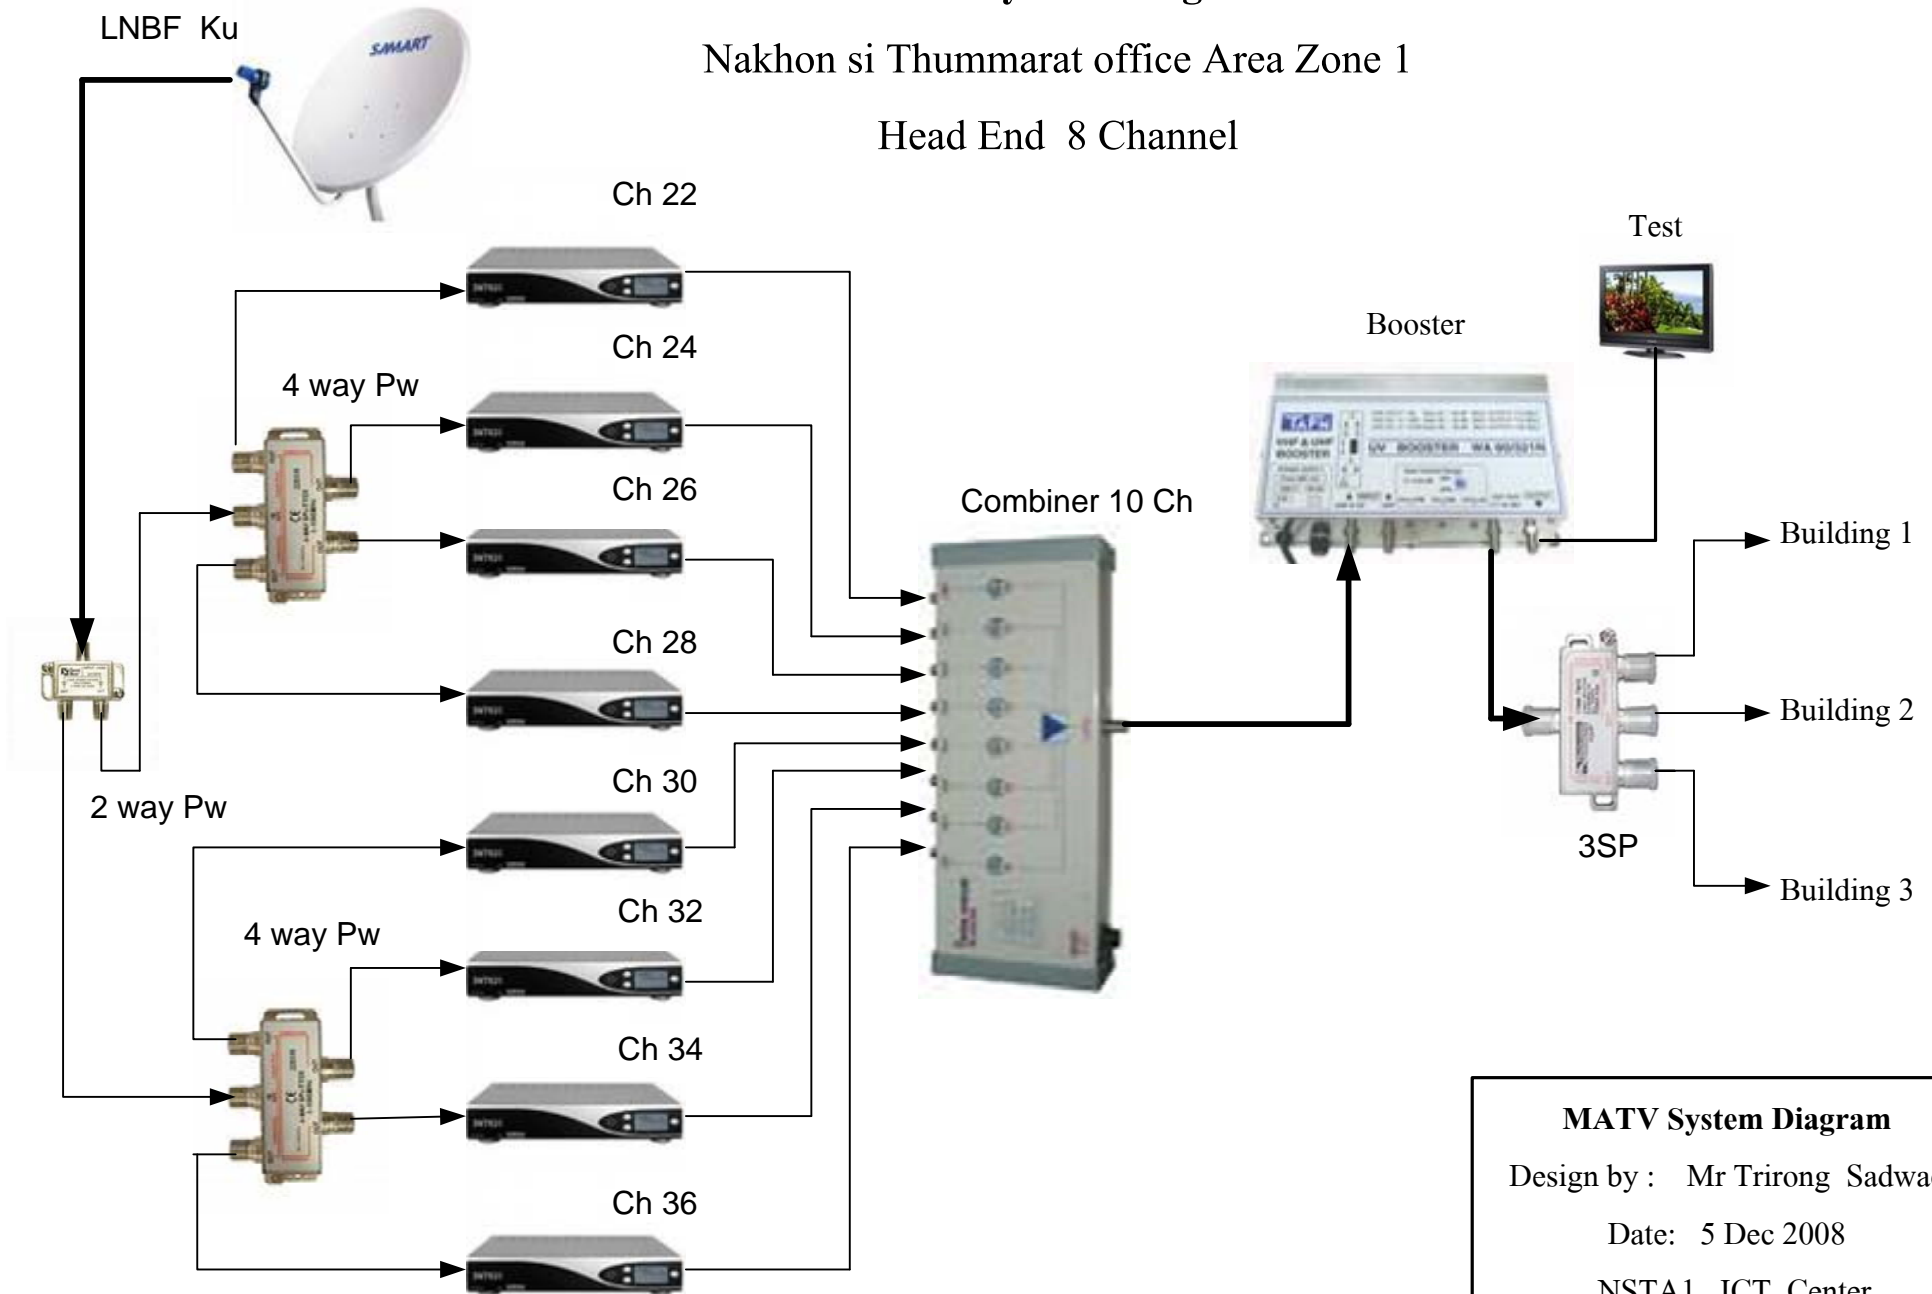

MATV System Diagram

Nakhon si Thummarat office Area Zone 1

Head End 8 Channel

MATV System Diagram

Design by : Mr Trirong Sadwae

Date: 5 Dec 2008

NSTA1 ICT Center